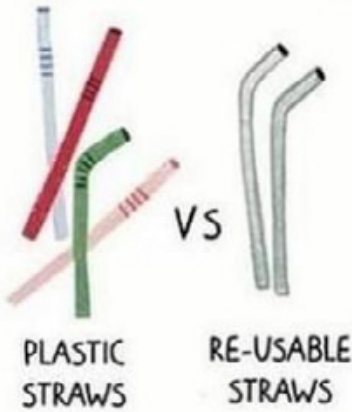

SUSTAINABLE SWAPS!

See One Million Women for more tips: <https://www.1millionwomen.com.au/>