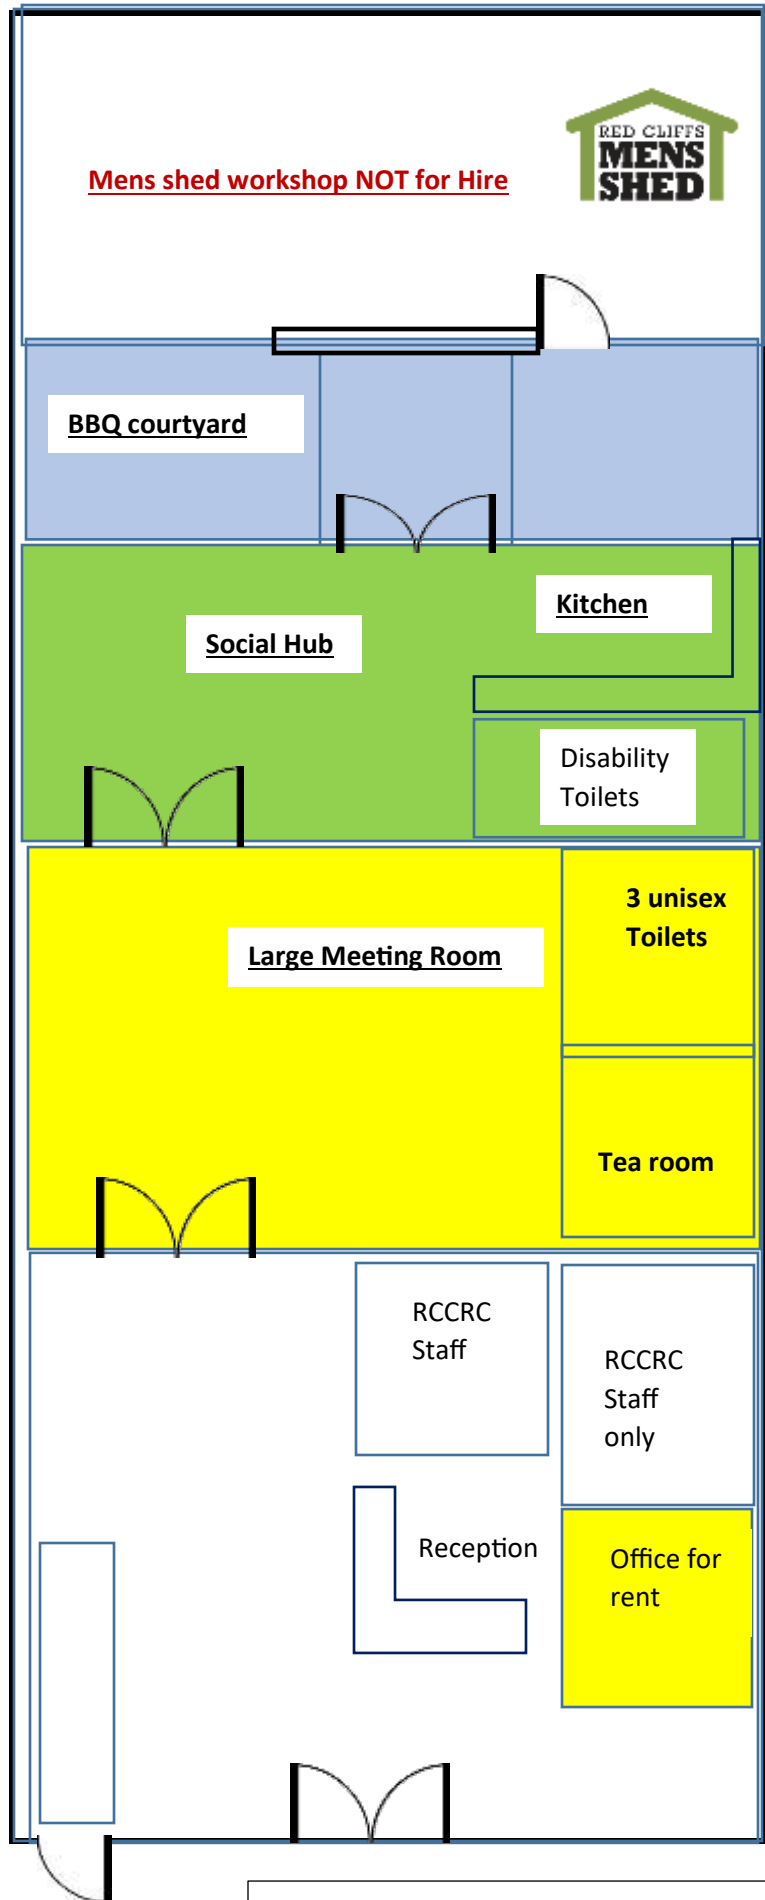

COMMUNITY RESOURCE CENTRE

Address,
23 Indi Avenue
Red Cliffs, Victoria
3496

23 Indi Avenue, Red Cliffs, 3496